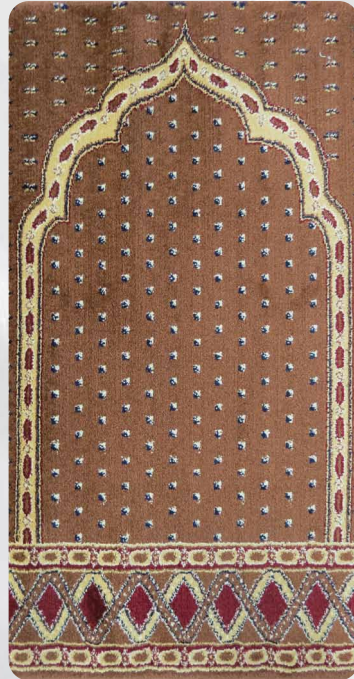

# Mosque Carpets

Made in Turkey

## SHAMS MEHRAB

### Shams Mehrab

Green, Red, Navy Blue, Brown

Quality : 32 x 40

Pile Height : 10.5 mm

Pile Point : 256,000

Weight : 1700 Gms

Roll Width : 1.3m