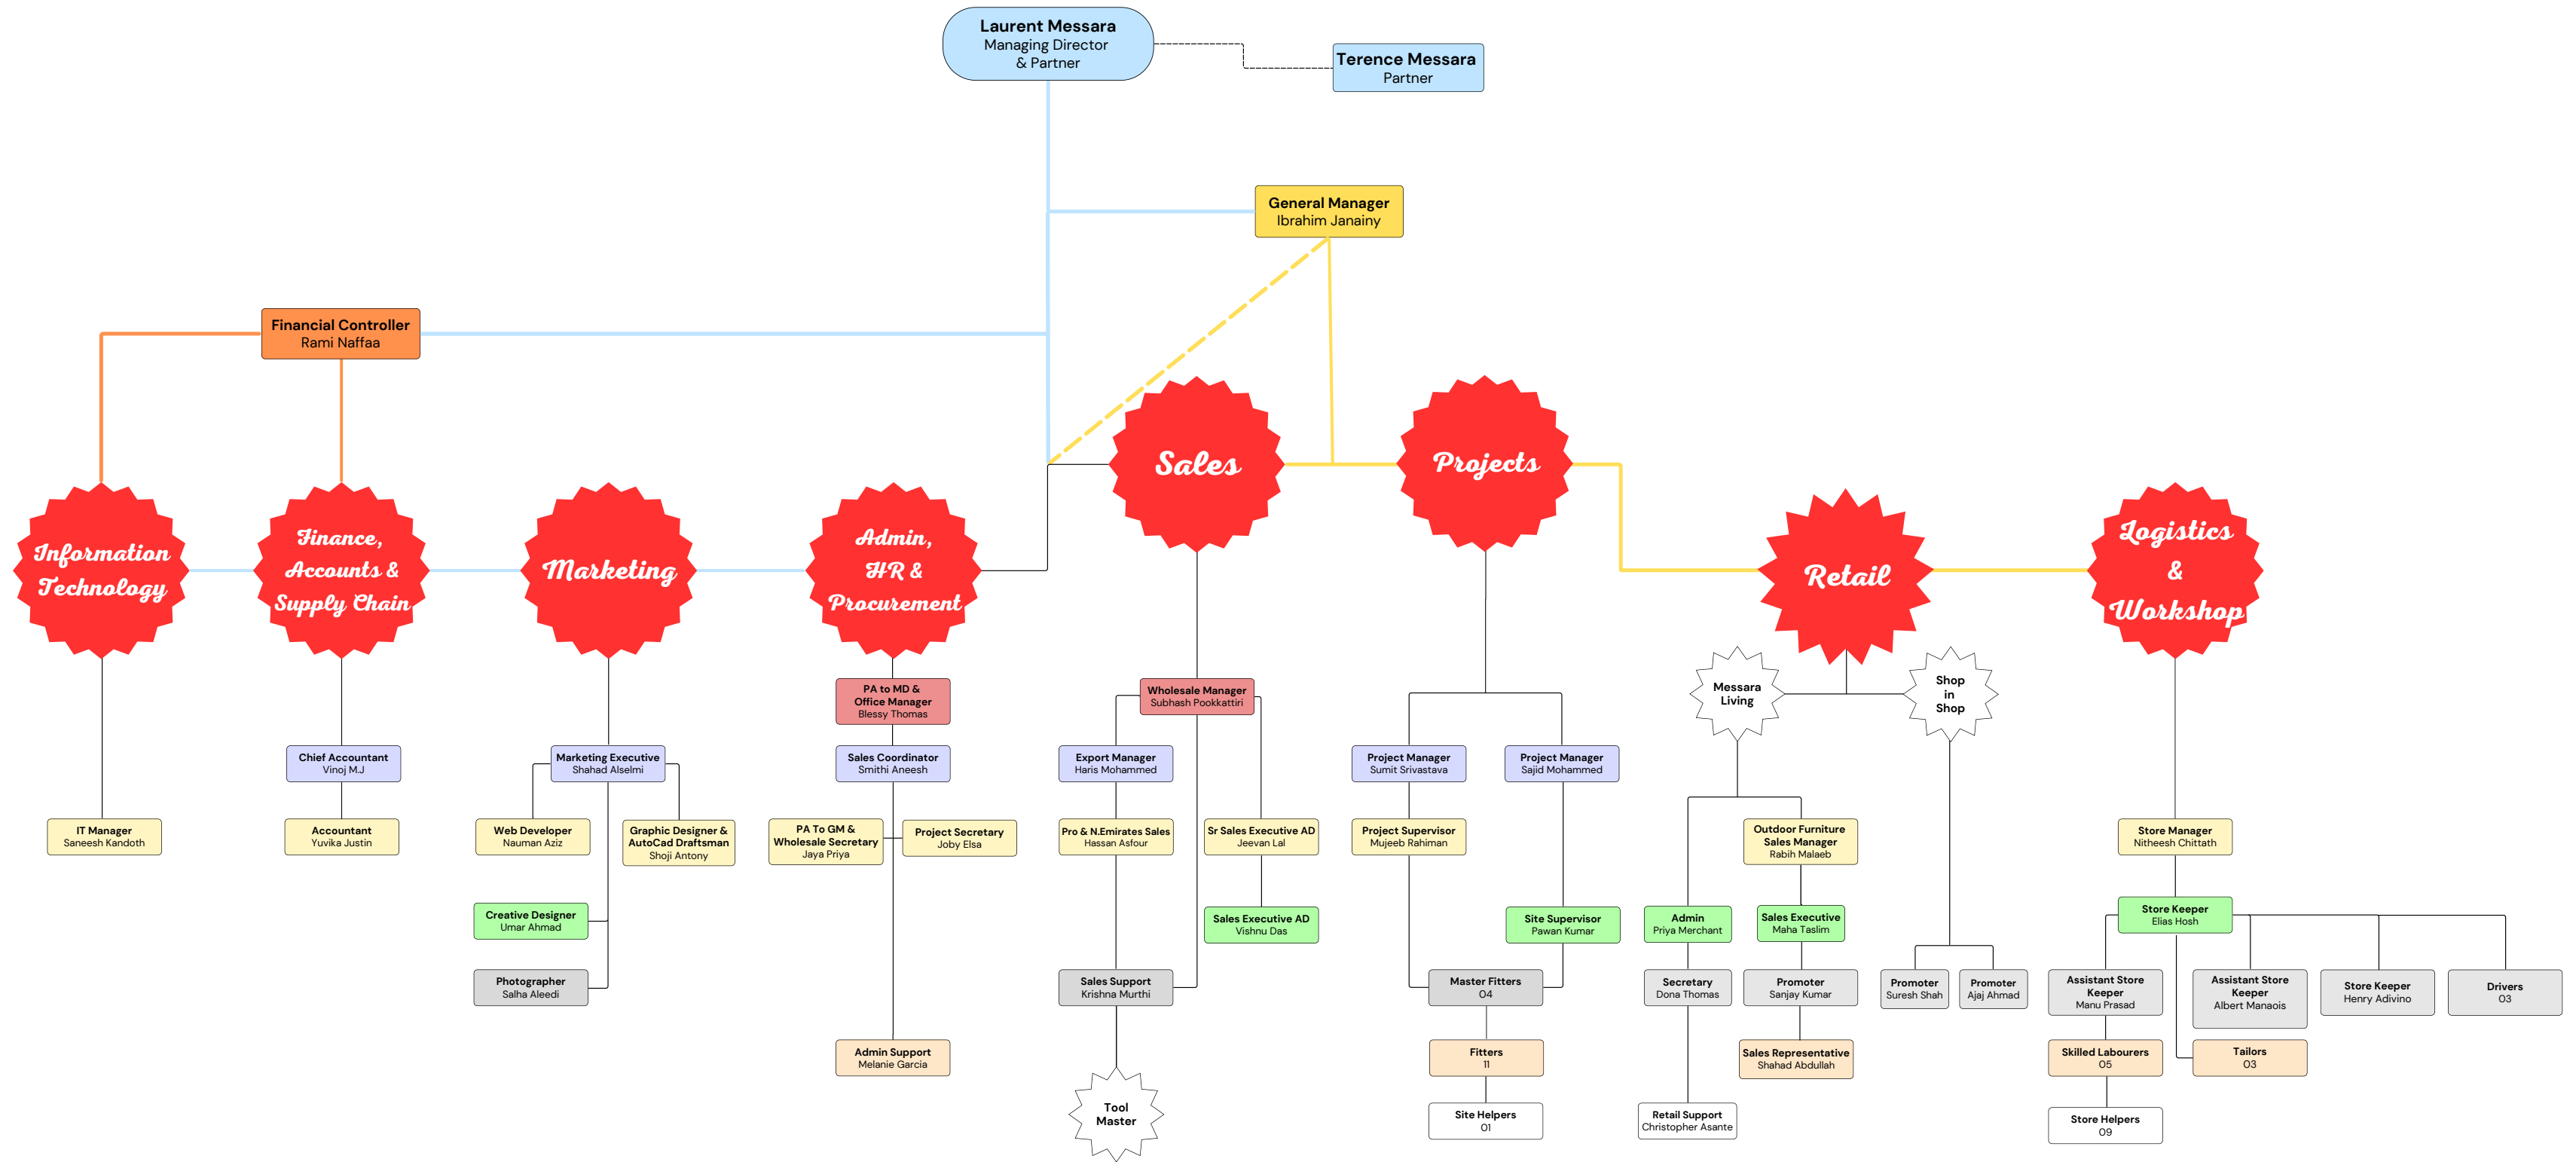

Organization Chart

2024

70 Staff
 • 30 White Collars
 • 10 Supervisors & Drivers
 • 30 Blue Collars
 13 Nationalities Under 1 Roof

Emirati: 02
 Egyptian: 01
 Syrian: 02
 Jordanian: 01
 Lebanese: 01

Iraqi: 01
 Pakistani: 03
 Bangladeshi: 01
 Philippines: 04
 Indian: 42

Nepali: 06
 French: 02
 Ghana: 09

01 Head Office
 12 Warehouses
 01 Concept Furniture Store
 01 ToolMaster
 01 Magic Carpet (Lebanon Branch)